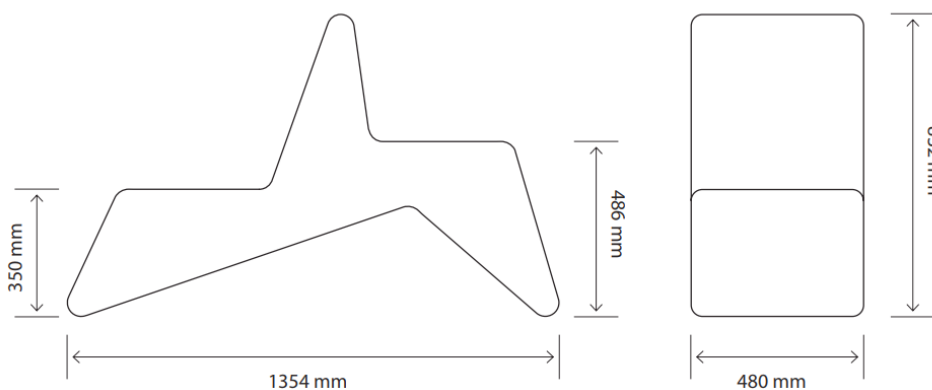

PEATAKANA

DESIGNED BY MARGUS TRIIBMANN

- Can be used as a chair, table and/or a light
- Different sitting positions
- Vandal-proof
- Weatherproof
- Mobile
- Stability of the housing is ensured with ~ 40kg of sand/gravel
- For public areas to prevent theft, ~ 150kg of sand/gravel is recommended

Product code	FO-PE-01	FO-PE-02
Socket	N.A.	E27
IP rating	N.A.	66
Plug type	N.A.	Schuko
Material	PE	PE
Weight (kg)	6	8
Color*		

* customization available upon request