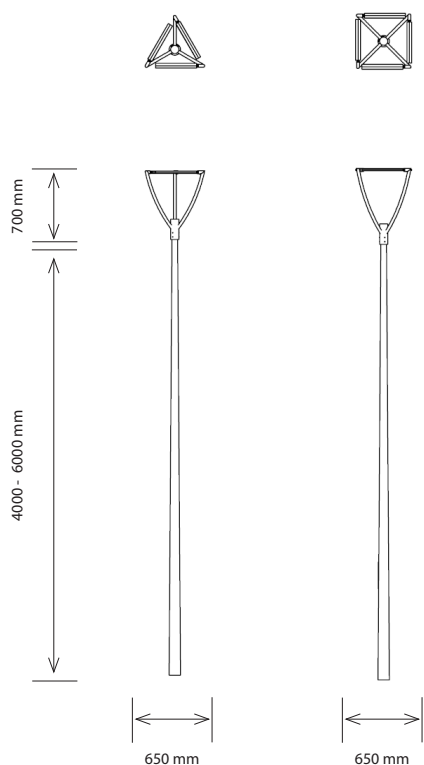

HISTORIC

DESIGNED BY MARGUS TRIIBMANN

Historic streetlight is a modernized version of a traditional 18th and 19th century gas lamp. Carrying on the historical look with its curves, Historic luminaires are suitable in environments where preservation of the past and heritage is important and today's highly technological and contemporary street lightings would come across too intense. Historic is available in configurations with 3 or 4 LED profiles, creating either a triangle or a square with the profiles. The number of profiles can be changed depending on the light requirement.

Historic features our own aluminium profile with LED lighting called Wannabe. Wannabe has a ball joint which connects the profile to the head. This ball joint allows the profile to be adjusted freely, which means that its light can be directed in any desired direction. The head is made from powder painted aluminium in RAL 9011, either mat or glossy. Historic comes standard with a conical pole between 4 and 6 meters. The LED driver is located inside the pole for easy access and maintenance.

Product code	LO-HI-03	LO-HI-04
Light source	LED	LED
Number of lighting elements	3	4
Max light output (lm)	7200	9900
Color rendering index (CRI)	≥70	≥70
Color temperature (K)	3000/4000	3000/4000
Power consumption (W)	63	83
Supply voltage	100...240VAC	100...240VAC
Supply frequency	50...60Hz	50...60Hz
Working temperature Ta	-30...+40°C	-30...+40°C
IP rating	66	66
IK rating	8	8
Weight (without pole)	5kg	7kg