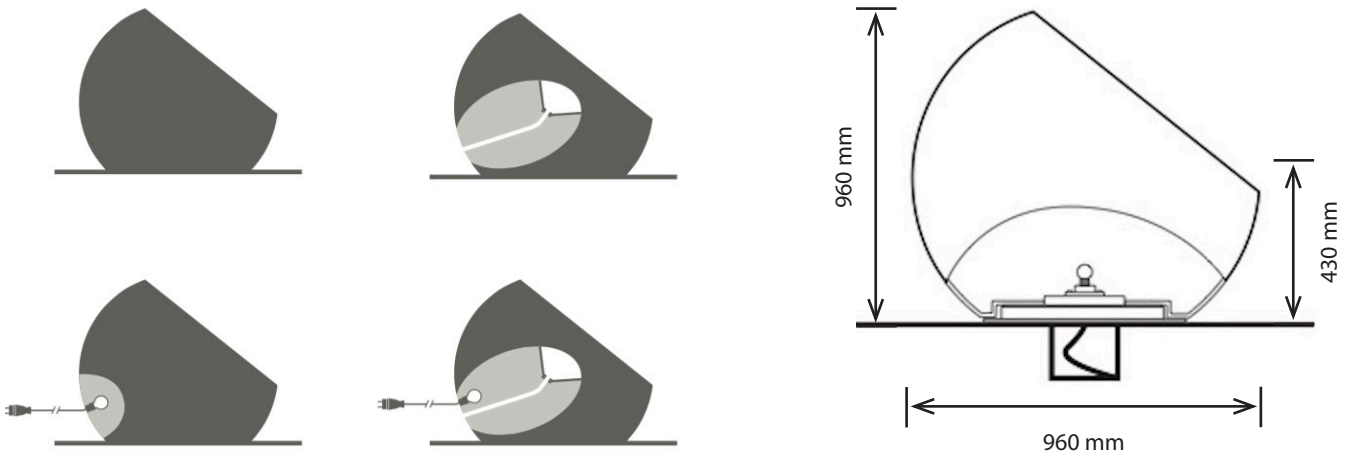

CRANBERRY

DESIGNED BY MARGUS TRIIBMANN

The Cranberry chair-luminaire is a street furniture element which has the possibility to add an internal lighting. It is suitable for both indoor and outdoor usage. The materials and technologies used make it ideal for public spaces where vandal resistance is a concern. Cranberry can be mounted directly to a foundation surface or alternatively on a rotational mount. The mount will enable the chair to rotate 360 degrees. Illumination is provided by internal LED lamps or floodlighting installed into the foundation. The chair can also be equipped with a drainage system to avoid puddles from wash and rain water forming in the seating area. The chair can be mounted on a hard surface or installed with threaded anchors and bolts onto a foundation. When installed on slide bearings, an independent intrasoil light source lights the rotating chair. When used as a terrace light, the cable connected to the light source is built in to the casing of the chair. The non-illuminated, non-drainage version, can be filled with sand or gravel in order to prevent displacement. Cranberry in darker colors (gray, black, etc.) cannot be ordered with an internal light.