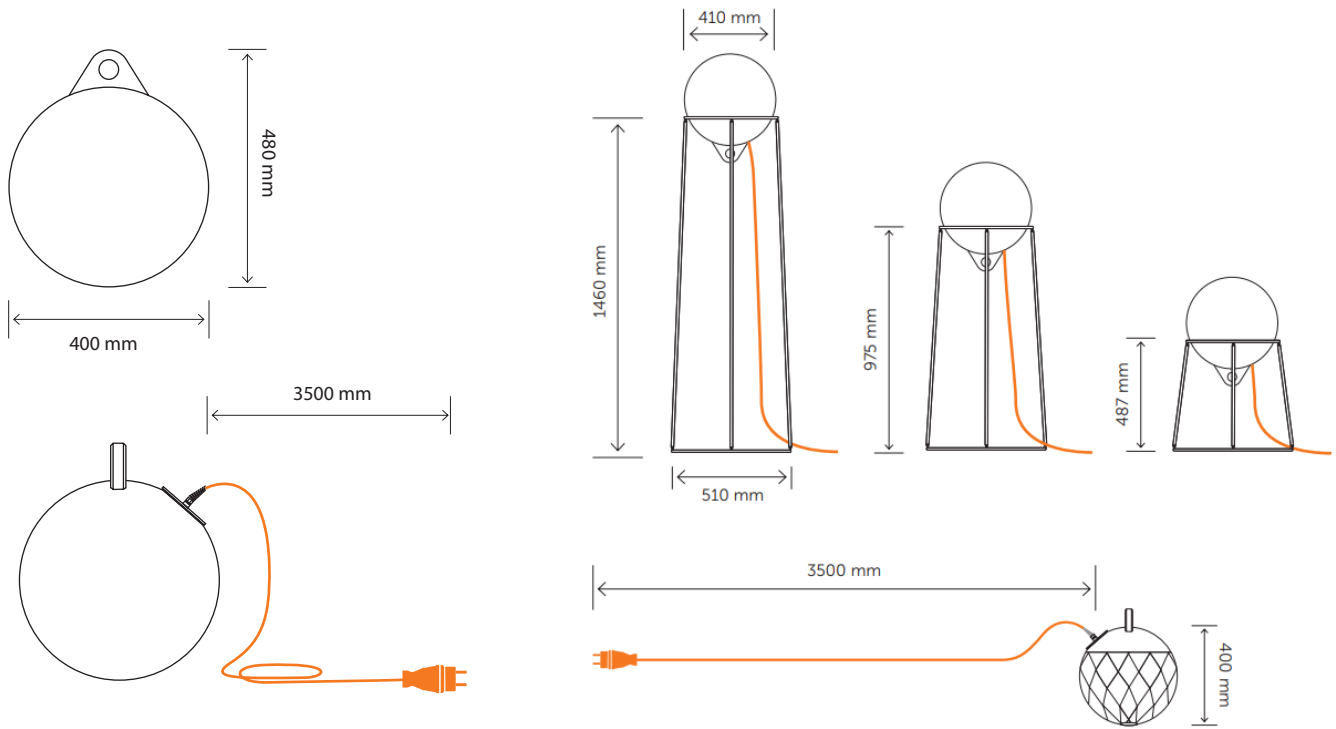

BUOY

DESIGNED BY MARGUS TRIIBMANN

Buoy was designed with a wish to create a portable and durable outdoor luminaire, which at the same time would look attractive indoors. Buoy can be hung on the wall, placed in a garden, or fixed to a pole. It is designed to resist different conditions of use. The light switch of Buoy is located on its body, making it easy to switch on and off. It is possible to 'dress' up Buoy in handmade net, giving the lighting even more of a marine look. To have Buoy off from the ground, there is a version which comes with a stand with three adjustable heights.

Product code	LO-BO-01	LO-BO-02	LO-BO-03	LO-BO-04
Socket	E27	E27	E27	E27
IP rating*	66	66	66	66
Plug type	Schuko	Schuko	Schuko	Schuko
Net	No	Yes	No	Yes
Stand	No	No	Yes	Yes
Weight	3	4	4,5	7